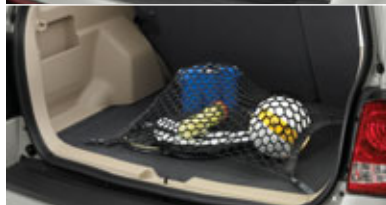

INTERIOR ACCESSORIES

AUTO-DIMMING MIRROR WITH COMPASS AND HOMELINK®

CARGO COVER

CARGO MAT

CARGO NET

DVD ENTERTAINMENT SYSTEM WITH REMOTE CONTROL AND TWO WIRELESS HEADPHONES INCLUDED*

FLOOR MATS, CARPET – BLACK (FRONT SET/REAR MAT)

AVAILABLE 2008 ACCESSORIES

ITEM	PART NUMBER
All-weather floor mats – Black (set of four)†	0000-8B-G17
Ashtray†	C235-64-660A
Auto-dimming mirror with compass*†	0000-8C-Z01
Auto-dimming mirror with compass and HomeLink®*†	0000-8C-Z02
Cargo cover (GX only)	ZZCO-68-320 -05
Cargo mat	0000-8K-G24
Cargo net	0000-8K-G01B
Digital tire pressure gauge†	9999-98-DTPG
DVD entertainment system with remote control and two wireless headphones (cannot combine with moonroof)*	0000-8F-F40
DVD system installation kit (without moonroof)†	0000-8F-G02
First Aid Kit†	0000-8D-K02
Floor mats, carpet – Black (front set/rear mat)	0000-87-TRB8-09
Hood deflector – Smoke	0000-8P-G18
Moonroof wind deflector – Smoke (GT-V6 only)	0000-8P-G16
Roadside Assistance Kit	0000-8D-K03
Roof carrier cargo box – Short	0000-8L-G05
Roof rack bike attachment	0000-8L-G01A
Roof rack cross bars†	0000-8L-G41
Roof rack luggage basket (with stretch net)†	0000-8L-G03A
Roof rack ski/snowboard attachment	0000-8L-G02A
Side-step tubes – Black	0000-8T-G25
Touch-up paint pen	0000-88-0160-XXX
Trailer hitch bike attachment	0000-8E-G01
Trailer hitch Class I – Max. 1,500 lbs.; Receiver cover sold separately (I4 only)†	0000-8E-G05
Trailer hitch Class II – Max. 3,500 lbs.; Receiver cover sold separately (V6 only)†	0000-8E-G04
Trailer hitch receiver cover†	0000-8E-F13
Trailer hitch wiring harness (I4 only)†	0000-8E-G09
Wheel locks – Chrome (set of four)	0000-88-120U-BP